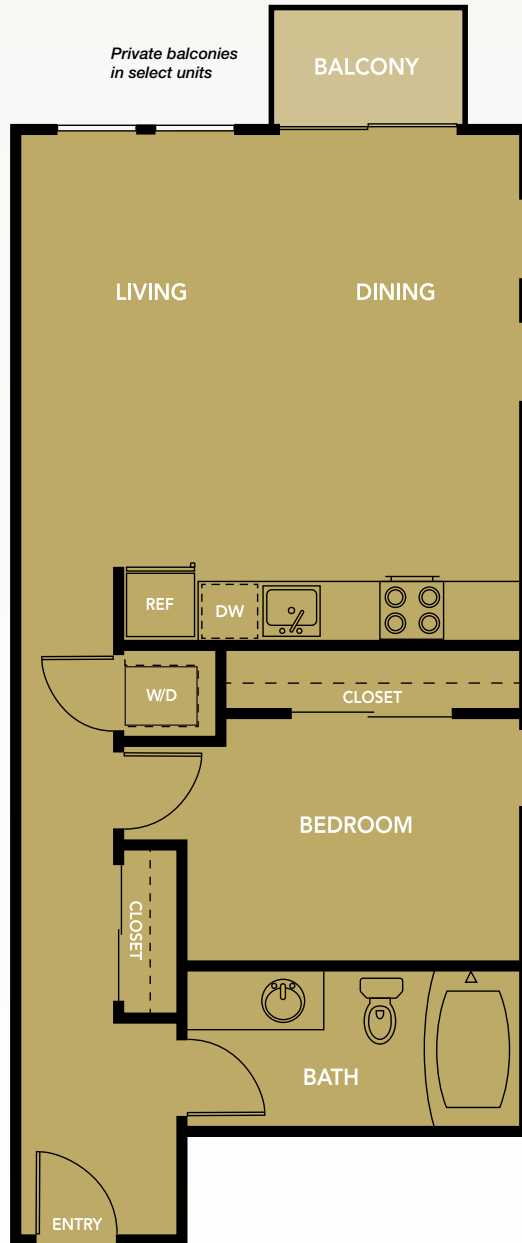

THE SUMMIT

ONE BEDROOM, ONE BATH | 713-737 SQUARE FEET (C2)

1050 James Street, Seattle, WA 98104

206.467.2679

BroadstoneLexington.com