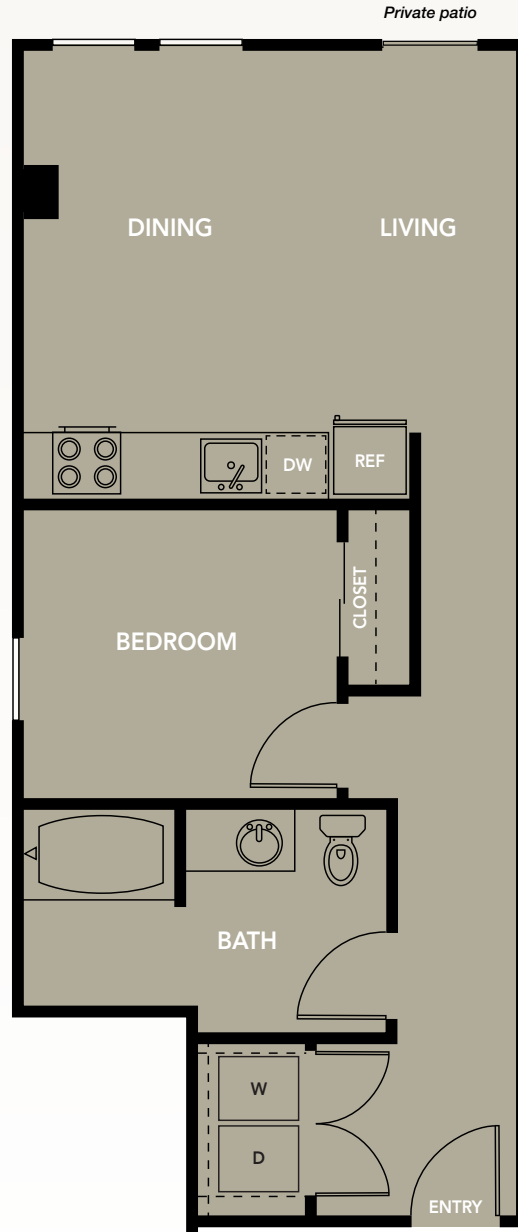

THE MARION

ONE BEDROOM, ONE BATH | 706 SQUARE FEET (C1/A)

1050 James Street, Seattle, WA 98104

206.467.2679

BroadstoneLexington.com