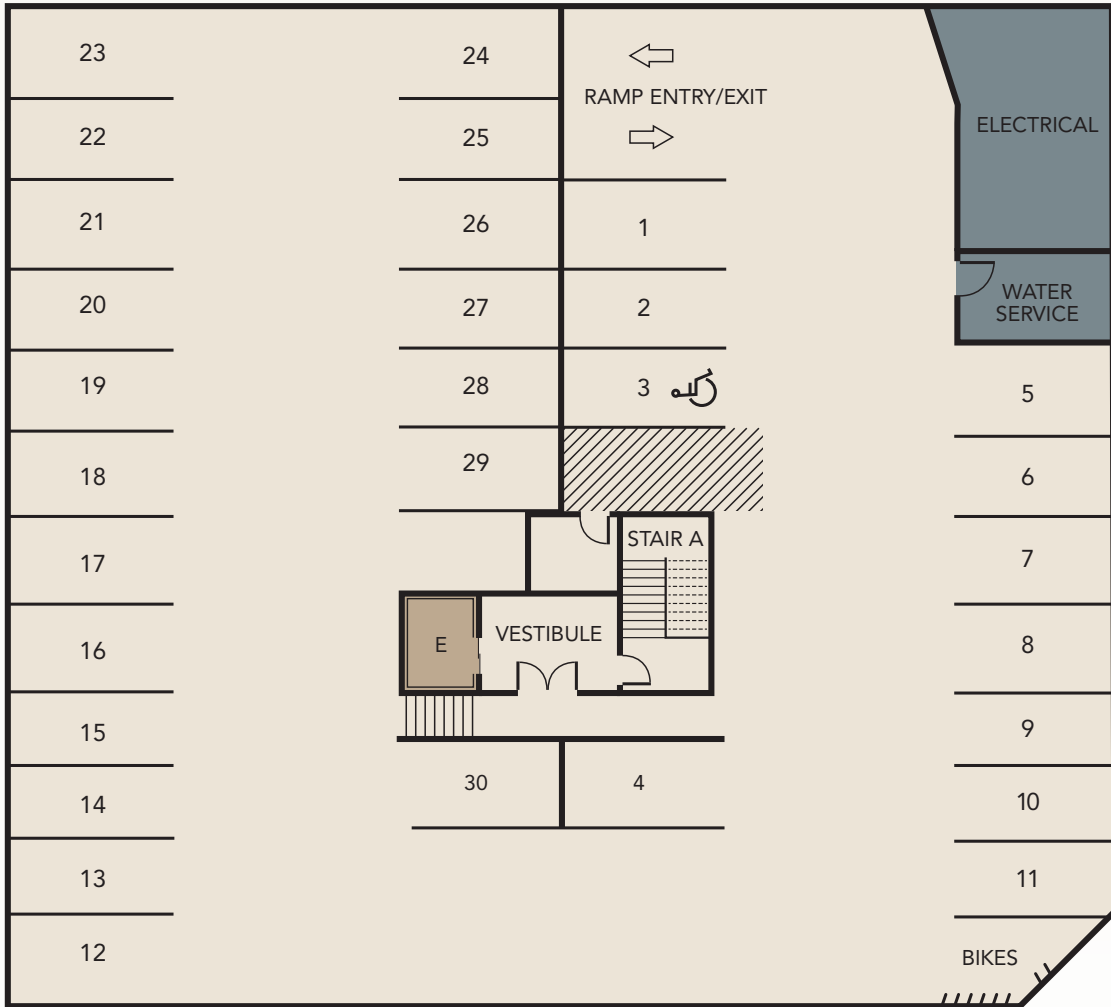

LEVEL P1

1050 James Street, Seattle, WA 98104

206.467.2679

BroadstoneLexington.com