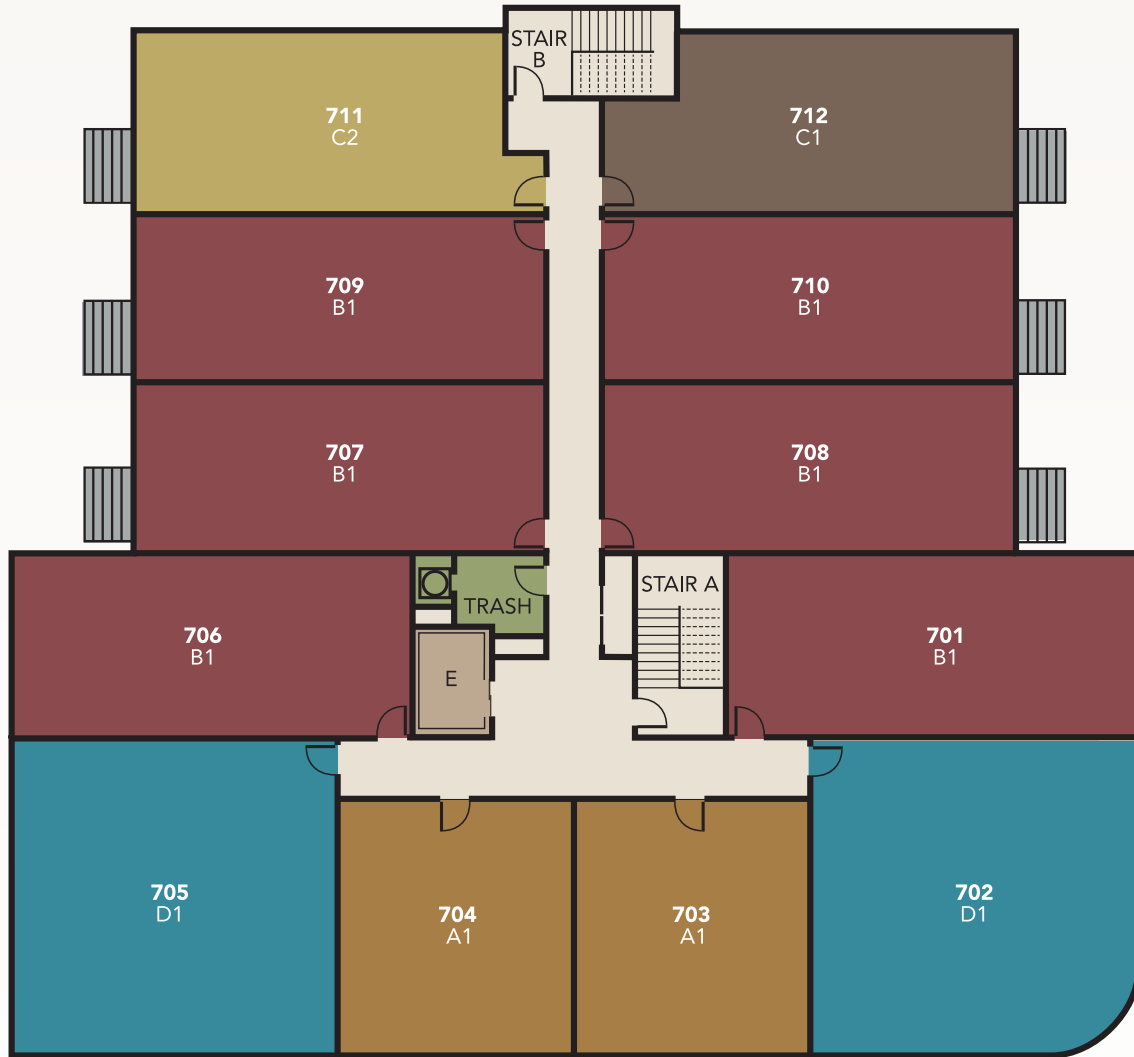

LEVEL 7

1050 James Street, Seattle, WA 98104

206.467.2679

BroadstoneLexington.com