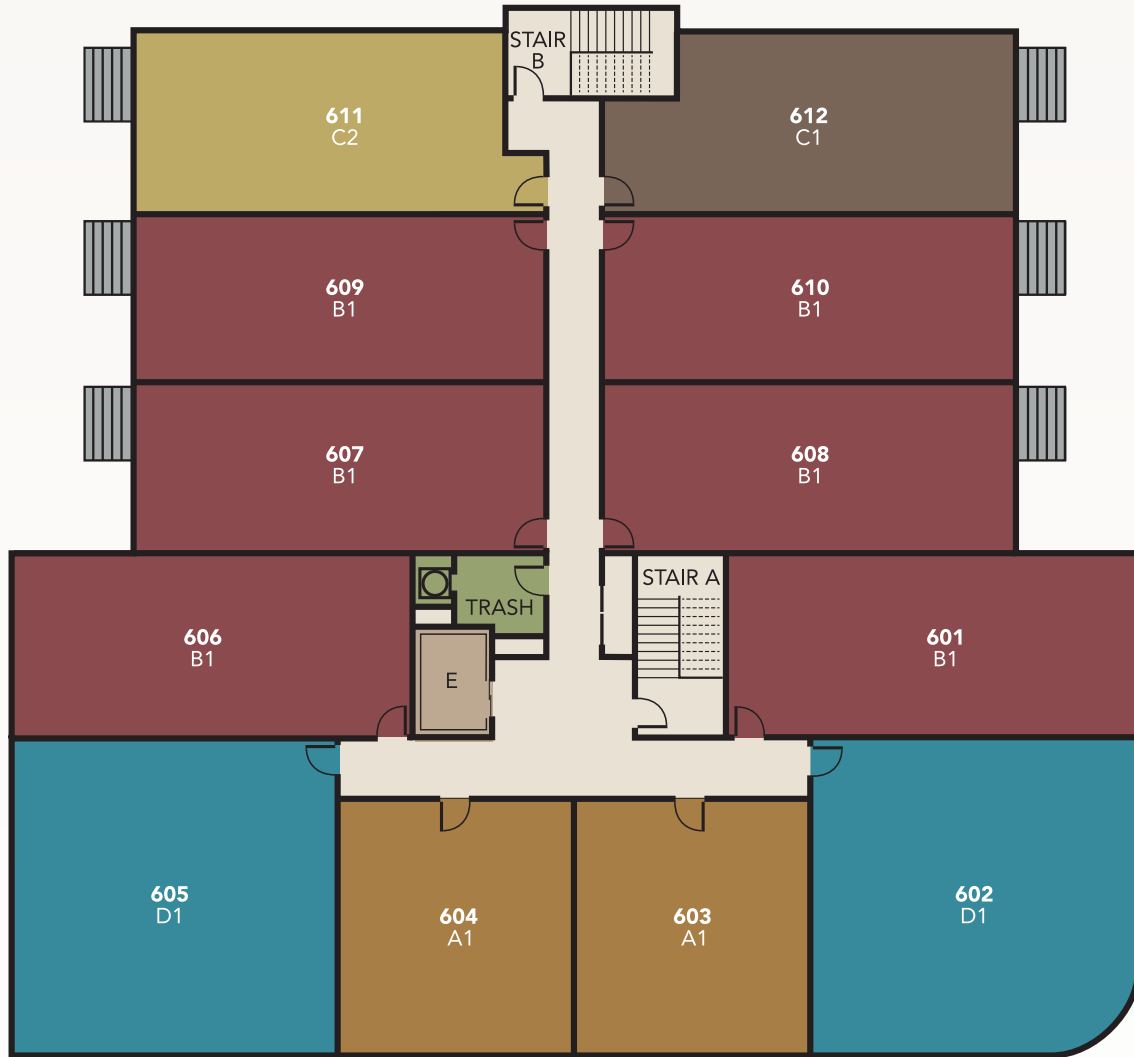

LEVEL 6

1050 James Street, Seattle, WA 98104

206.467.2679

BroadstoneLexington.com