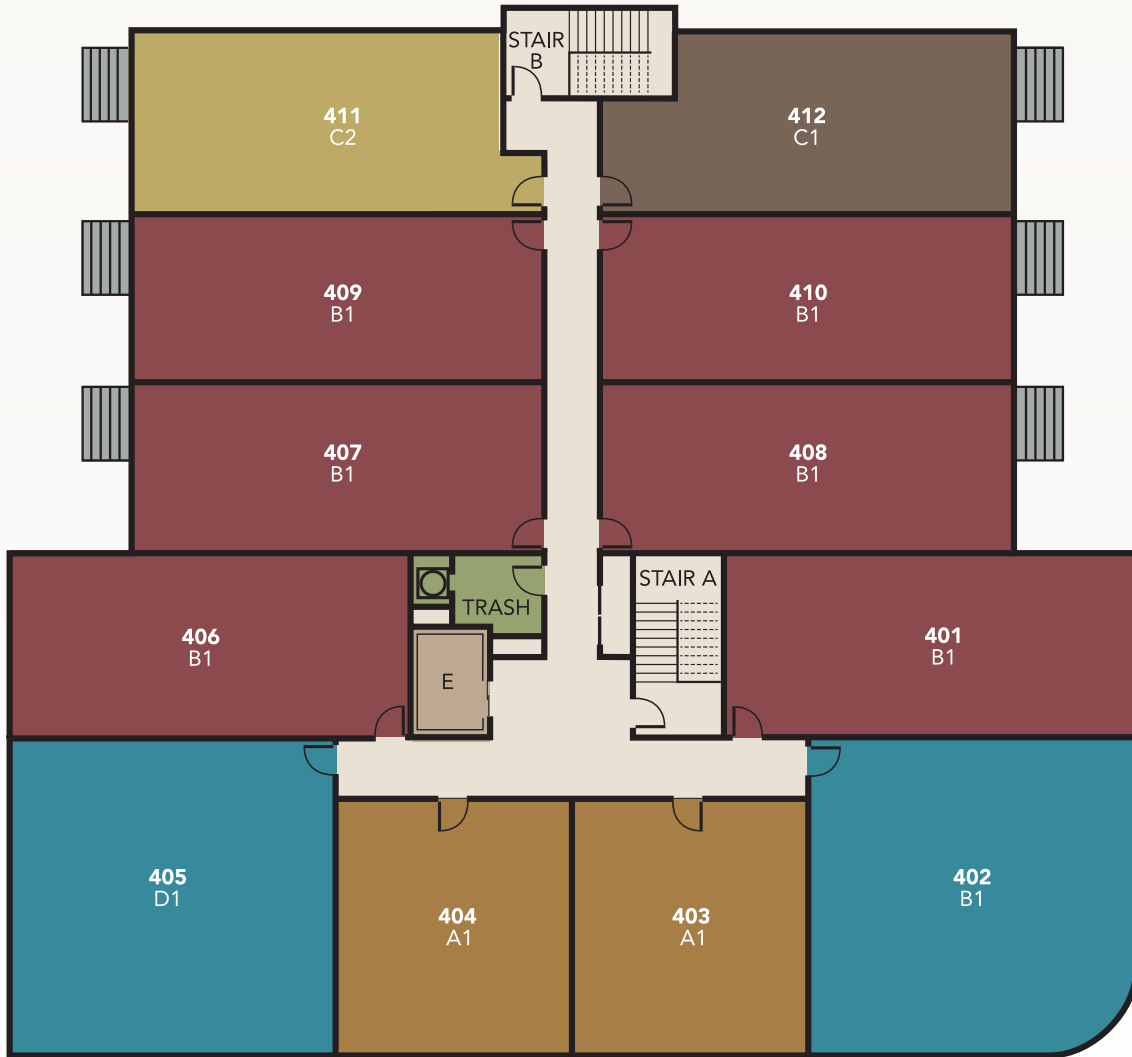

LEVEL 4

1050 James Street, Seattle, WA 98104

206.467.2679

BroadstoneLexington.com