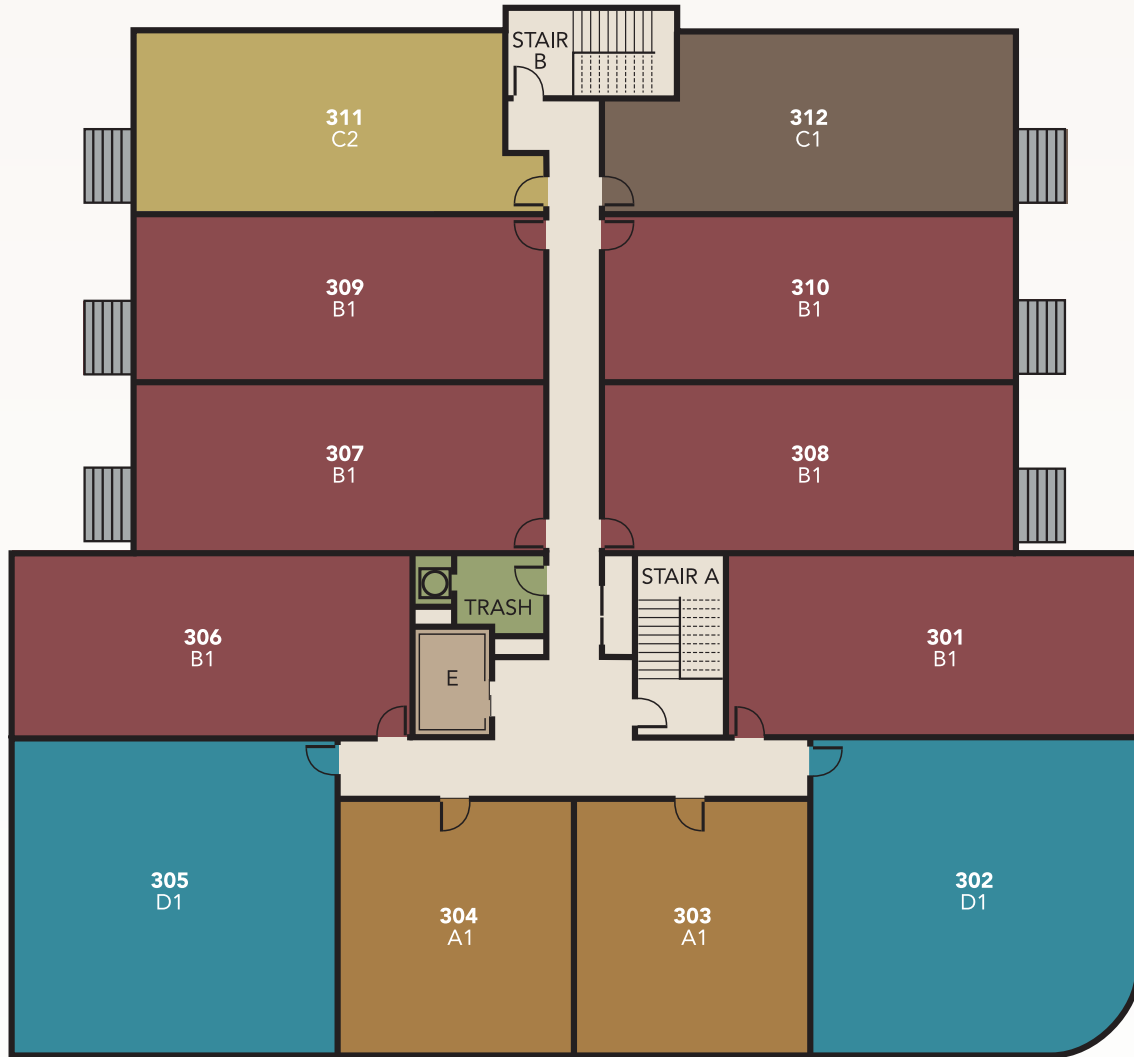

LEVEL 3

1050 James Street, Seattle, WA 98104

206.467.2679

BroadstoneLexington.com