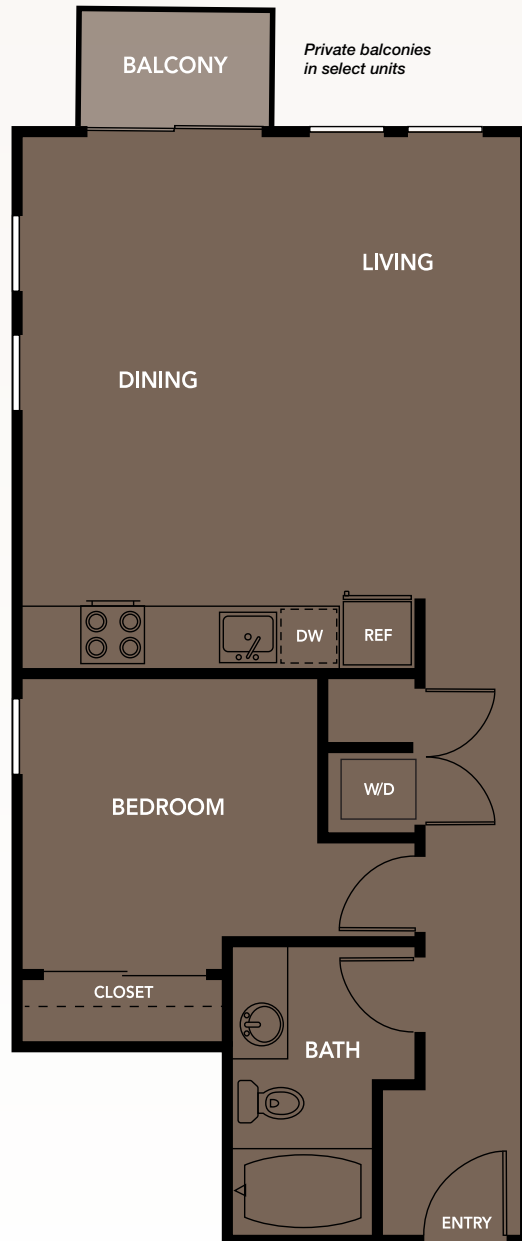

THE JEFFERSON

ONE BEDROOM, ONE BATH | 702-737 SQUARE FEET (C1)

1050 James Street, Seattle, WA 98104

206.467.2679

BroadstoneLexington.com