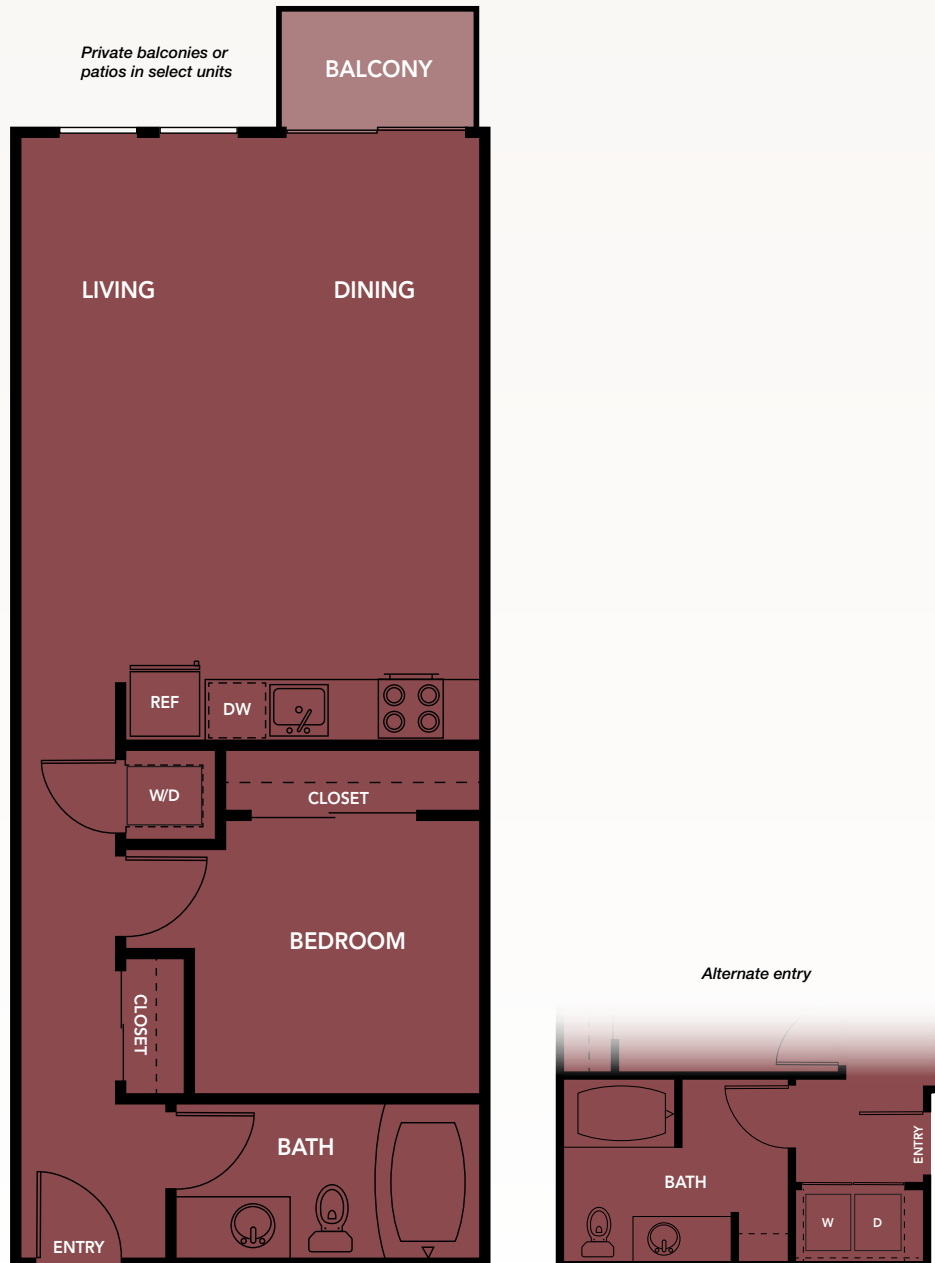

THE CHERRY

ONE BEDROOM, ONE BATH | 690-733 SQUARE FEET (B1)

1050 James Street, Seattle, WA 98104

206.467.2679

BroadstoneLexington.com