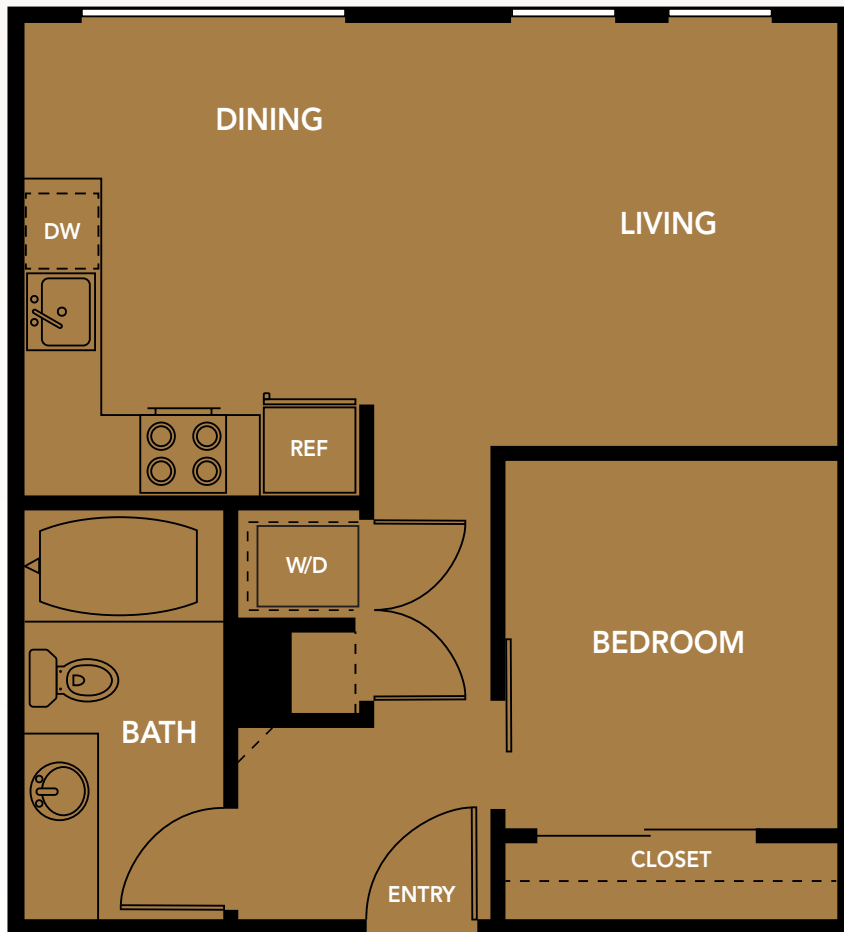

THE ALDER

ONE BEDROOM, ONE BATH | 603 SQUARE FEET (A1)

1050 James Street, Seattle, WA 98104

206.467.2679

BroadstoneLexington.com